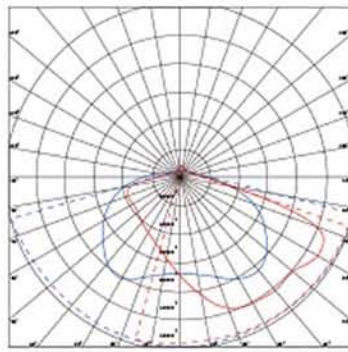

- 36W: 48mm diameter pole offered as standard, 60mm diameter pole offered as customized. Recommended installation height 3-4m.
- 58W 77W: 60mm diameter pole. Recommended installation height 5-7m.
- 95W 115W: 60mm diameter pole. Recommended installation height 8-10m.
- 150W 195W: 76mm diameter pole. Recommended installation height 10-12m.
- Built-in LED driver.
- Cable pulled inside for wiring and powered.

Photometry

LUXEON 3030 chip offered as standard (Cree - Philips - Osram - Samsung offered as option)

T2-S

T2-M

T3-S

T3-M

T4-S

T5-M