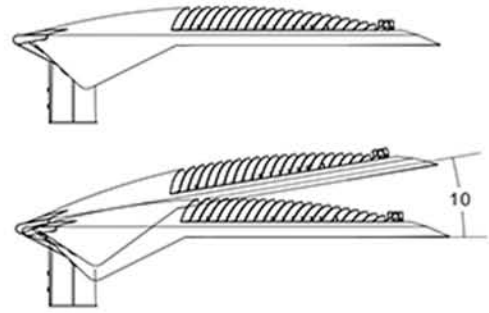

Horizontal installation

Vertical installation

Small Size

Medium Size & Big Size

Models	A	B	C	D	E	F
Small Size 36W	475mm	95mm	239mm	150mm	50mm	64mm
Medium Size 58W 77W 95W 115W	649mm	132mm	305mm	305mm	64mm	
Big Size 150W 195W	871mm	174mm	376mm	240mm	80mm	