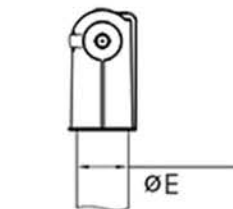

Horizontal installation

Vertical installation

Small Size

Medium Size & Big Size

Models	A	B	C	D	E	F
Small Size 36W	475mm	95mm	239mm	150mm	50mm	64mm
Medium Size 58W 77W 95W 115W	649mm	132mm	305mm	305mm	64mm	
Big Size 150W 195W	871mm	174mm	376mm	240mm	80mm	