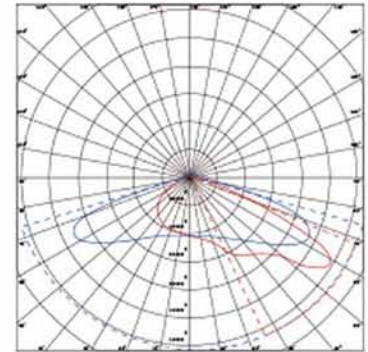

- 36W: 48mm diameter pole offered as standard, 60mm diameter pole offered as customized. Recommended installation height 3-4m.
- 58W 77W: 60mm diameter pole. Recommended installation height 5-7m.
- 95W 115W: 60mm diameter pole. Recommended installation height 8-10m.
- 150W 195W: 76mm diameter pole. Recommended installation height 10-12m.
- Built-in LED driver.
- Cable pulled inside for wiring and powered.

Photometry

LUXEON 3030 chip offered as standard (Cree - Philips - Osram - Samsung offered as option)

T2-S

T2-M

T3-S

T3-M

T4-S

T5-M