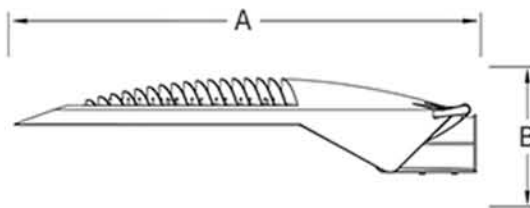

Horizontal installation

Vertical installation

Small Size

Medium Size & Big Size

Models	A	B	C	D	E	F
Small Size 36W	475mm	95mm	239mm	150mm	50mm	64mm
Medium Size 58W 77W 95W 115W	649mm	132mm	305mm	305mm	64mm	
Big Size 150W 195W	871mm	174mm	376mm	240mm	80mm	