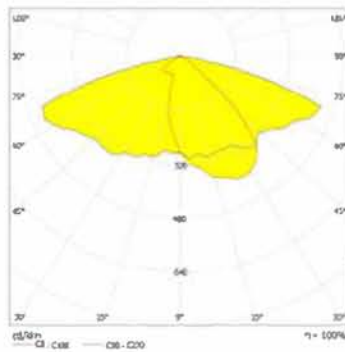

Photometry

LUXEON 3030 chip offered as standard (Cree - Philips - Osram - Samsung offered as option)

LUXEON 5050 chip offered as customized (Cree - Philips - Osram - Samsung offered as option)

T2-M