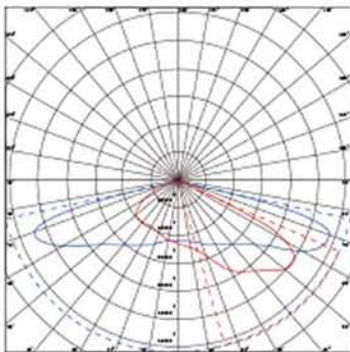

- 36W: 48mm diameter pole offered as standard, 60mm diameter pole offered as customized. Recommended installation height 3-4m.
- 58W 77W: 60mm diameter pole. Recommended installation height 5-7m.
- 95W 115W: 60mm diameter pole. Recommended installation height 8-10m.
- 150W 195W: 76mm diameter pole. Recommended installation height 10-12m.
- Built-in LED driver.
- Cable pulled inside for wiring and powered.

Photometry

LUXEON 3030 chip offered as standard (Cree - Philips - Osram - Samsung offered as option)

T2-S

T2-M

T3-S

T3-M

T4-S

T5-M