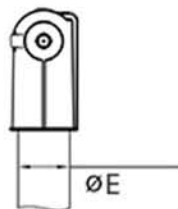

Horizontal installation

Vertical installation

Small Size

Medium Size & Big Size

Models	A	B	C	D	E	F
Small Size 36W	475mm	95mm	239mm	150mm	50mm	64mm
Medium Size 58W 77W 95W 115W	649mm	132mm	305mm	305mm	64mm	
Big Size 150W 195W	871mm	174mm	376mm	240mm	80mm	

- 36W: 48mm diameter pole offered as standard, 60mm diameter pole offered as customized. Recommended installation height 3-4m.
- 58W 77W: 60mm diameter pole. Recommended installation height 5-7m.
- 95W 115W: 60mm diameter pole. Recommended installation height 8-10m.
- 150W 195W: 76mm diameter pole. Recommended installation height 10-12m.
- Built-in LED driver.
- Cable pulled inside for wiring and powered.