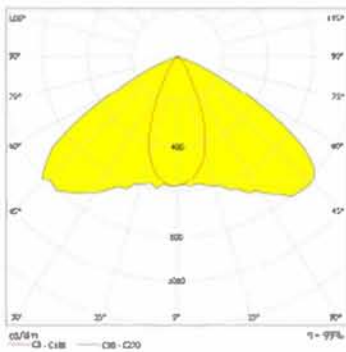

LUXEON 5050 chip offered as customized (Cree - Philips - Osram - Samsung offered as option)

T1-S