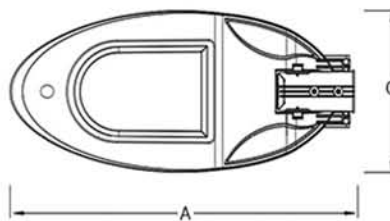

High output LED Street Luminaire SERIES ML STR45

Horizontal installation

Vertical installation

Models	A	B	C	D	øE	øF
Small Size 36W	475mm	95mm	239mm	150mm	50mm	64mm
Medium Size 58W 77W 95W 115W	649mm	132mm	305mm	305mm	64mm	
Big Size 150W 195W	871mm	174mm	376mm	240mm	80mm	

Horizontal installation

Vertical installation

Small Size

Medium Size & Big Size

Models	A	B	C	D	E	F
Small Size 36W	475mm	95mm	239mm	150mm	50mm	64mm
Medium Size 58W 77W 95W 115W	649mm	132mm	305mm	305mm	64mm	
Big Size 150W 195W	871mm	174mm	376mm	240mm	80mm	

- 36W: 48mm diameter pole offered as standard, 60mm diameter pole offered as customized. Recommended installation height 3-4m.
- 58W 77W: 60mm diameter pole. Recommended installation height 5-7m.
- 95W 115W: 60mm diameter pole. Recommended installation height 8-10m.
- 150W 195W: 76mm diameter pole. Recommended installation height 10-12m.
- Built-in LED driver.
- Cable pulled inside for wiring and powered.