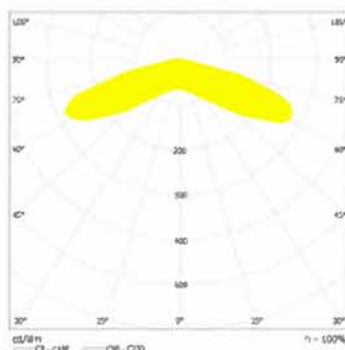

Photometry

LUXEON 3030 chip offered as standard (Cree - Philips - Osram - Samsung offered as option)

LUXEON 5050 chip offered as customized (Cree - Philips - Osram - Samsung offered as option)

T5-S