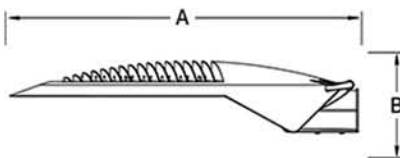

High output LED Street Luminaire SERIES ML STR45

Horizontal installation

Vertical installation

Models	A	B	C	D	øE	øF
Small Size 36W	475mm	95mm	239mm	150mm	50mm	64mm
Medium Size 58W 77W 95W 115W	649mm	132mm	305mm	305mm	64mm	
Big Size 150W 195W	871mm	174mm	376mm	240mm	80mm	

Horizontal installation

Vertical installation

Small Size

Medium Size & Big Size

Models	A	B	C	D	E	F
Small Size 36W	475mm	95mm	239mm	150mm	50mm	64mm
Medium Size 58W 77W 95W 115W	649mm	132mm	305mm	305mm	64mm	
Big Size 150W 195W	871mm	174mm	376mm	240mm	80mm	

- 36W: 48mm diameter pole offered as standard, 60mm diameter pole offered as customized. Recommended installation height 3-4m.
- 58W 77W: 60mm diameter pole. Recommended installation height 5-7m.
- 95W 115W: 60mm diameter pole. Recommended installation height 8-10m.
- 150W 195W: 76mm diameter pole. Recommended installation height 10-12m.
- Built-in LED driver.
- Cable pulled inside for wiring and powered.