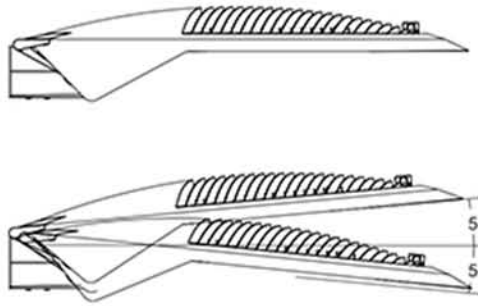

High output LED Street Luminaire SERIES ML STR45

Horizontal installation

Vertical installation

Models	A	B	C	D	øE	øF
Small Size 36W	475mm	95mm	239mm	150mm	50mm	64mm
Medium Size 58W 77W 95W 115W	649mm	132mm	305mm	305mm	64mm	
Big Size 150W 195W	871mm	174mm	376mm	240mm	80mm	

Horizontal installation

Vertical installation

Small Size

Medium Size & Big Size

Models	A	B	C	D	E	F
Small Size 36W	475mm	95mm	239mm	150mm	50mm	64mm
Medium Size 58W 77W 95W 115W	649mm	132mm	305mm	305mm	64mm	
Big Size 150W 195W	871mm	174mm	376mm	240mm	80mm	