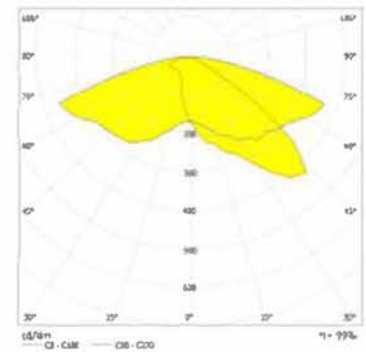

Photometry

LUXEON 3030 chip offered as standard (Cree - Philips - Osram - Samsung offered as option)

LUXEON 5050 chip offered as customized (Cree - Philips - Osram - Samsung offered as option)

T3-S