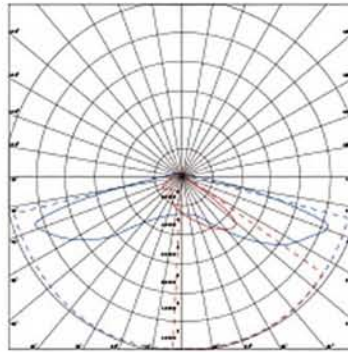

Photometry

LUXEON 3030 chip offered as standard (Cree - Philips - Osram - Samsung offered as option)

T2-M

LUXEON 5050 chip offered as customized (Cree - Philips - Osram - Samsung offered as option)