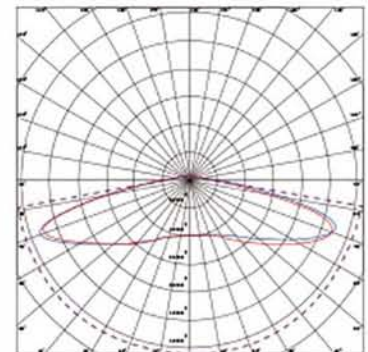

- 36W: 48mm diameter pole offered as standard, 60mm diameter pole offered as customized. Recommended installation height 3-4m.
- 58W 77W: 60mm diameter pole. Recommended installation height 5-7m.
- 95W 115W: 60mm diameter pole. Recommended installation height 8-10m.
- 150W 195W: 76mm diameter pole. Recommended installation height 10-12m.
- Built-in LED driver.
- Cable pulled inside for wiring and powered.

Photometry

LUXEON 3030 chip offered as standard (Cree - Philips - Osram - Samsung offered as option)

T2-S

T2-M

T3-S

T3-M

T4-S

T5-M