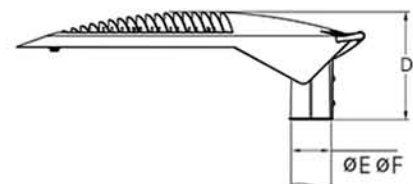

High output LED Street Luminaire SERIES ML STR45

Horizontal installation

Vertical installation

Models	A	B	C	D	øE	øF
Small Size 36W	475mm	95mm	239mm	150mm	50mm	64mm
Medium Size 58W 77W 95W 115W	649mm	132mm	305mm	305mm	64mm	
Big Size 150W 195W	871mm	174mm	376mm	240mm	80mm	

Horizontal installation

Vertical installation

Small Size

Medium Size & Big Size

Models	A	B	C	D	E	F
Small Size 36W	475mm	95mm	239mm	150mm	50mm	64mm
Medium Size 58W 77W 95W 115W	649mm	132mm	305mm	305mm	64mm	
Big Size 150W 195W	871mm	174mm	376mm	240mm	80mm	

- 36W: 48mm diameter pole offered as standard, 60mm diameter pole offered as customized. Recommended installation height 3-4m.
- 58W 77W: 60mm diameter pole. Recommended installation height 5-7m.
- 95W 115W: 60mm diameter pole. Recommended installation height 8-10m.
- 150W 195W: 76mm diameter pole. Recommended installation height 10-12m.
- Built-in LED driver.
- Cable pulled inside for wiring and powered.