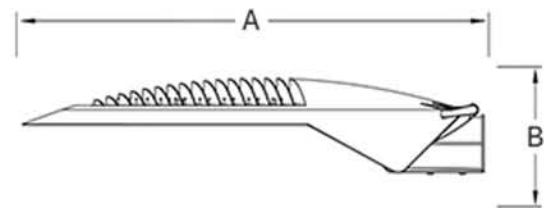

Horizontal installation

Vertical installation

Small Size

Medium Size & Big Size

Models	A	B	C	D	E	F
Small Size 36W	475mm	95mm	239mm	150mm	50mm	64mm
Medium Size 58W 77W 95W 115W	649mm	132mm	305mm	305mm	64mm	
Big Size 150W 195W	871mm	174mm	376mm	240mm	80mm	