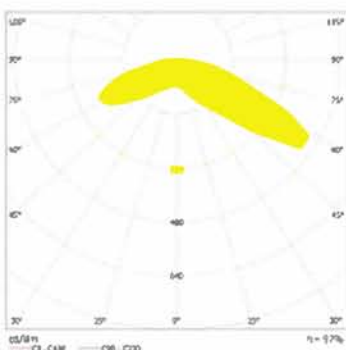

Photometry

LUXEON 3030 chip offered as standard (Cree - Philips - Osram - Samsung offered as option)

LUXEON 5050 chip offered as customized (Cree - Philips - Osram - Samsung offered as option)

T4-S