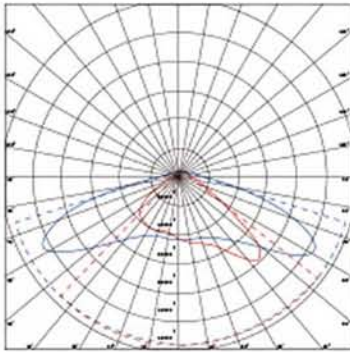

Photometry

LUXEON 3030 chip offered as standard (Cree - Philips - Osram - Samsung offered as option)

T2-S