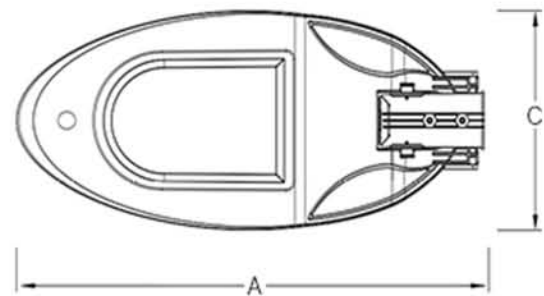

High output LED Street Luminaire SERIES ML STR45

Horizontal installation

Vertical installation

Models	A	B	C	D	øE	øF
Small Size 36W	475mm	95mm	239mm	150mm	50mm	64mm
Medium Size 58W 77W 95W 115W	649mm	132mm	305mm	305mm	64mm	
Big Size 150W 195W	871mm	174mm	376mm	240mm	80mm	

Applications

Highway roads, Major roads, Pedestrian roads, Residential roads.

Performance Summary

- Input power: 36W, 58W, 77W, 95W, 115W, 150W, 195W.
- Actual Luminaire output efficacy: Up to 130 LPW.
- IP66 IK10 ULOR=0 SDCM=3.
- CRI: Minimum 70 CRI.
- CCT: 3000K (+/-200K), 4000K (+/-200K), 5000K (+/-200K).
- Light distribution curve: T2-M, T3-M, T4-S, T5-M offered as standard. T1-S, T2-S, T3-S, T5-S offered as customized.
- 48mm, 60mm and 76mm installation pole.
- Surge protection 6kv or 10kv.
- 1-10V dimming offered as standard.
- DALI, Zigbee, Timing programmable offered as customized.
- 3P, 5P receptacle with photo control offered as standard.
- 7P receptacle with photo control offered as customized.
- Lumen maintenance: L90B10>35000 hours.
- 2 years warranty.

Horizontal installation

Vertical installation

Small Size

Medium Size & Big Size

Models	A	B	C	D	E	F
Small Size 36W	475mm	95mm	239mm	150mm	50mm	64mm
Medium Size 58W 77W 95W 115W	649mm	132mm	305mm	305mm	64mm	
Big Size 150W 195W	871mm	174mm	376mm	240mm	80mm	