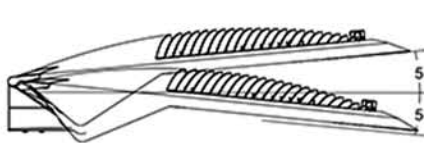

High output LED Street Luminaire SERIES ML STR45

Horizontal installation

Vertical installation

Models	A	B	C	D	øE	øF
Small Size 36W	475mm	95mm	239mm	150mm	50mm	64mm
Medium Size 58W 77W 95W 115W	649mm	132mm	305mm	305mm	64mm	
Big Size 150W 195W	871mm	174mm	376mm	240mm	80mm	

Horizontal installation

Vertical installation

Small Size

Medium Size & Big Size

Models	A	B	C	D	E	F
Small Size 36W	475mm	95mm	239mm	150mm	50mm	64mm
Medium Size 58W 77W 95W 115W	649mm	132mm	305mm	305mm	64mm	
Big Size 150W 195W	871mm	174mm	376mm	240mm	80mm	

- 36W: 48mm diameter pole offered as standard, 60mm diameter pole offered as customized. Recommended installation height 3-4m.
- 58W 77W: 60mm diameter pole. Recommended installation height 5-7m.
- 95W 115W: 60mm diameter pole. Recommended installation height 8-10m.
- 150W 195W: 76mm diameter pole. Recommended installation height 10-12m.
- Built-in LED driver.
- Cable pulled inside for wiring and powered.