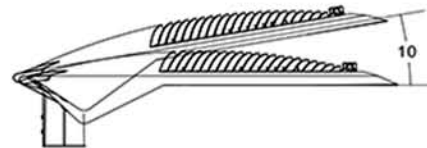

High output LED Street Luminaire SERIES ML STR45

Horizontal installation

Vertical installation

Models	A	B	C	D	øE	øF
Small Size 36W	475mm	95mm	239mm	150mm	50mm	64mm
Medium Size 58W 77W 95W 115W	649mm	132mm	305mm	305mm	64mm	
Big Size 150W 195W	871mm	174mm	376mm	240mm	80mm	