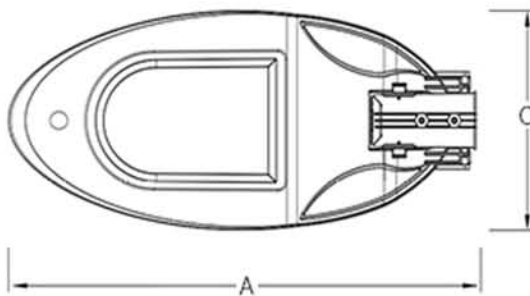

High output LED Street Luminaire SERIES ML STR45

Horizontal installation

Vertical installation

Models	A	B	C	D	øE	øF
Small Size 36W	475mm	95mm	239mm	150mm	50mm	64mm
Medium Size 58W 77W 95W 115W	649mm	132mm	305mm	305mm	64mm	
Big Size 150W 195W	871mm	174mm	376mm	240mm	80mm	

Applications

Highway roads, Major roads, Pedestrian roads, Residential roads.

Performance Summary

- Input power: 36W, 58W, 77W, 95W, 115W, 150W, 195W.
- Actual Luminaire output efficacy: Up to 130 LPW.
- IP66 IK10 ULOR=0 SDCM=3.
- CRI: Minimum 70 CRI.
- CCT: 3000K (+/-200K), 4000K (+/-200K), 5000K (+/-200K).
- Light distribution curve: T2-M, T3-M, T4-S, T5-M offered as standard. T1-S, T2-S, T3-S, T5-S offered as customized.
- 48mm, 60mm and 76mm installation pole.
- Surge protection 6kv or 10kv.
- 1-10V dimming offered as standard.
- DALI, Zigbee, Timing programmable offered as customized.
- 3P, 5P receptacle with photo control offered as standard.
- 7P receptacle with photo control offered as customized.
- Lumen maintenance: L90B10>35000 hours.
- 2 years warranty.

Horizontal installation

Vertical installation

Small Size

Medium Size & Big Size

Models	A	B	C	D	E	F
Small Size 36W	475mm	95mm	239mm	150mm	50mm	64mm
Medium Size 58W 77W 95W 115W	649mm	132mm	305mm	305mm	64mm	
Big Size 150W 195W	871mm	174mm	376mm	240mm	80mm	